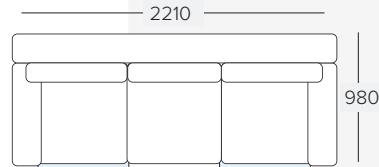

MEASUREMENTS & ELECTRIC FEATURES

3 SEATER