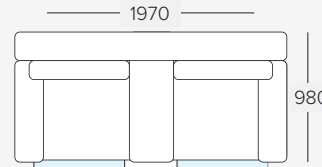

## MEASUREMENTS & ELECTRIC FEATURES

3 SEATER

2 SEATER

RECLINER

STANDARD FEATURES:					STANDARD FEATURES:	
POWER RECLINE	✓	-	✓	✓	-	✓
USB CHARGER	✓	-	✓	✓	-	✓
POWER RECLINE	✓	-	✓	✓	-	✓
POWER HEADREST	✓	-	✓	✓	-	✓
USB CHARGER	✓	-	✓	✓	-	✓
DROPDOWN TABLE wireless charger + tabletop	-	✓	-	-	-	-
CENTER CONSOLE storage compartment	-	-	-	-	✓	-
POWER RECLINE	✓	-	✓	✓	-	✓
POWER HEADREST	✓	-	✓	✓	-	✓
USB CHARGER	✓	-	✓	✓	-	✓
DROPDOWN TABLE wireless charger + tabletop	-	-	-	-	-	-
CENTER CONSOLE storage compartment	-	-	-	-	-	-