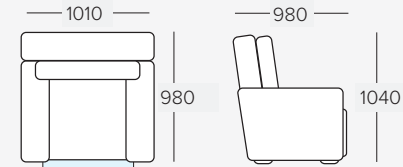

## MEASUREMENTS & ELECTRIC FEATURES

3 SEATER

2 SEATER

RECLINER

STANDARD FEATURES:					STANDARD FEATURES:	
POWER RECLINE	✓	-	✓	✓	-	✓
USB CHARGER	✓	-	✓	✓	-	✓
POWER RECLINE	✓	-	✓	✓	-	✓
POWER HEADREST	✓	-	✓	✓	-	✓
USB CHARGER	✓	-	✓	✓	-	✓
DROPDOWN TABLE wireless charger + tabletop	-	✓	-	-	-	-
CENTER CONSOLE storage compartment	-	-	-	-	✓	-
POWER RECLINE	✓	-	✓	✓	-	✓
POWER HEADREST	✓	-	✓	✓	-	✓
USB CHARGER	✓	-	✓	✓	-	✓
DROPDOWN TABLE wireless charger + tabletop	-	-	-	-	-	-
CENTER CONSOLE storage compartment	-	-	-	-	-	-