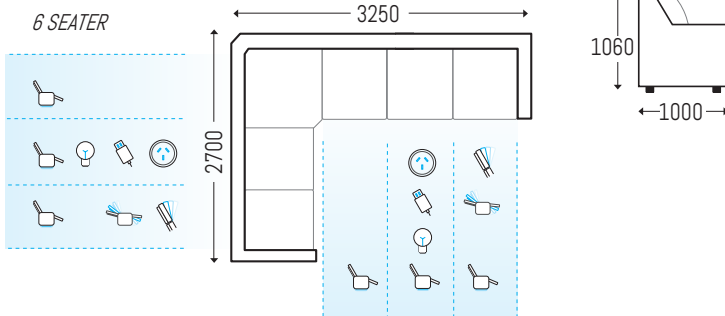

## OPTIONS AND MEASUREMENTS

6 Seater Corner

3250L x 2700D x 1060H

SCAN TO LEARN MORE ABOUT SMART COMFORT

OR VISIT BITLY/SMARTCOMFORTVID

LED lit Cup Holder with Control Pad

Charge Station with USB & 240V

Convenient LED Reading Lights

## FEATURES & BENEFITS

- Corner suite which incorporates the best Smart Comfort technology.
- New Zealand Registered Design.
- The end seats feature Power Recline and Power Headrest to find the perfect seating position.
- There are two drop down tables with reading lights and charge stations.
- The cup holders and base are lit up by LEDs with seven colour options.
- Hold down the light button to change colour.
- Covered in the proven and popular Bucksuede fabric.
- The Phoenix configuration can be reversed to match your living space.
- Latitude Range.