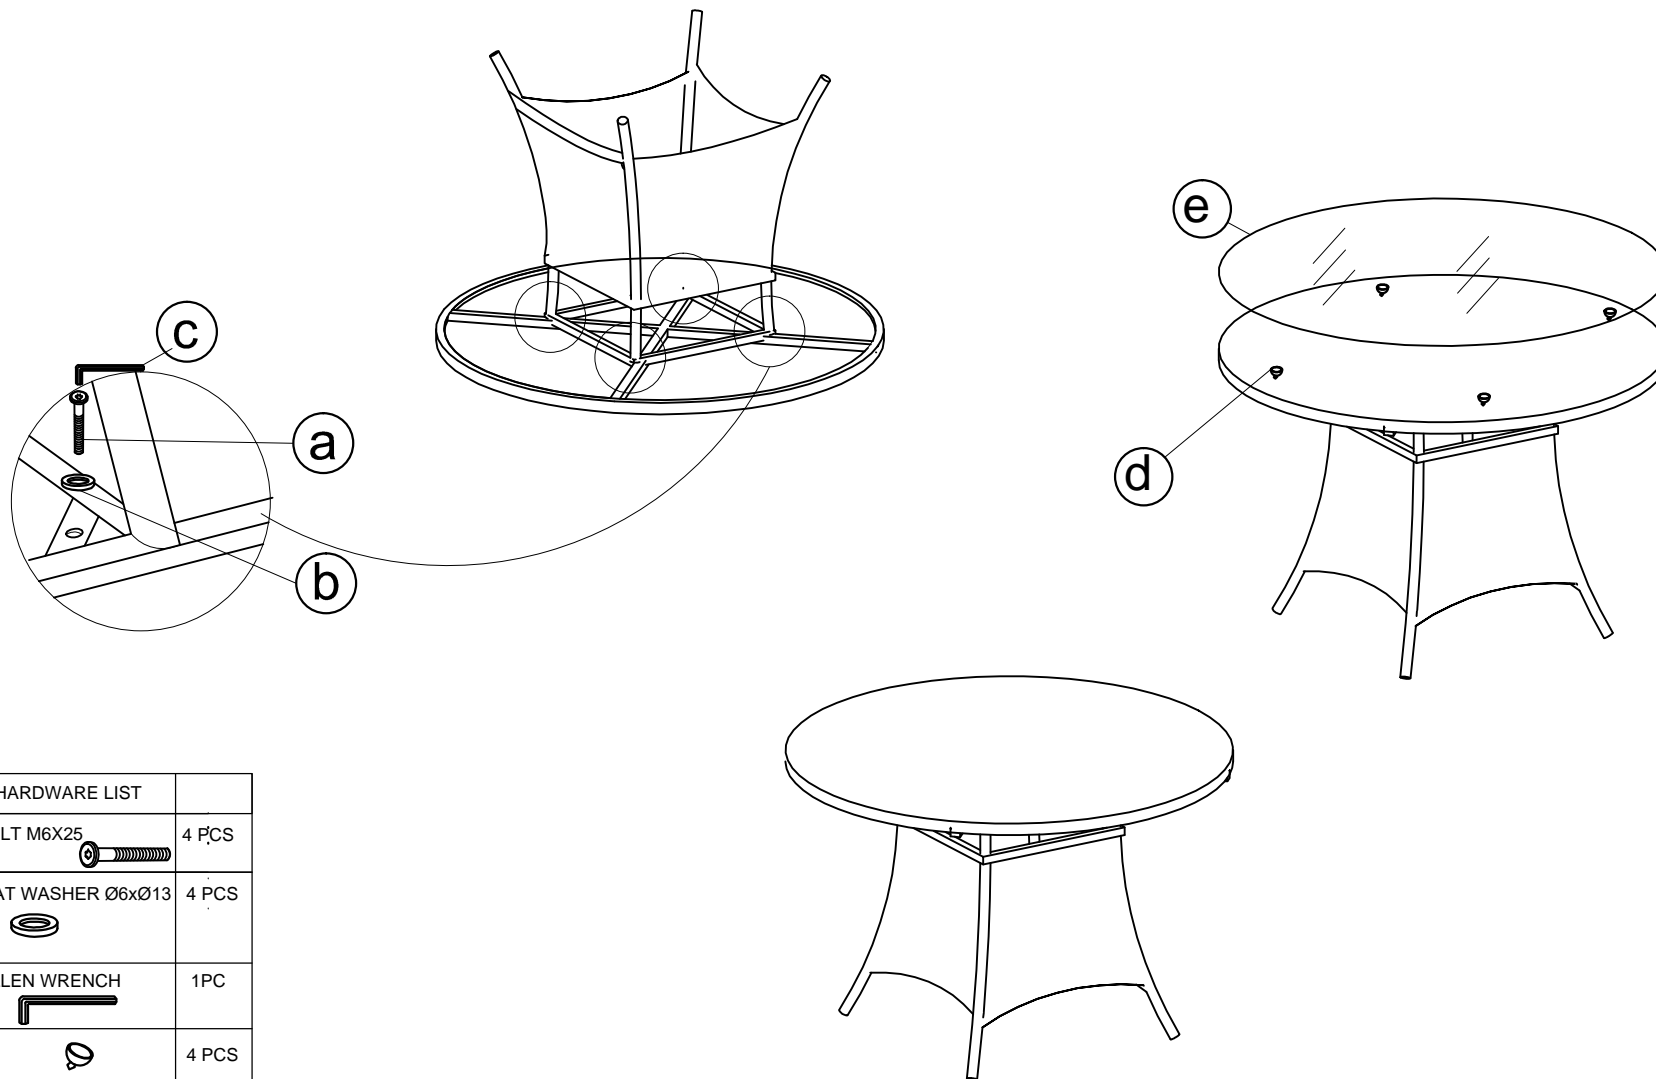

ASSEMBLY INSTRUCTIONS

HARDWARE LIST	
(a) BOLT M6X25	4 PCS
(b) FLAT WASHER Ø6xØ13	4 PCS
(c) ALLEN WRENCH	1PC
(d)	4 PCS
(e)	1 PC