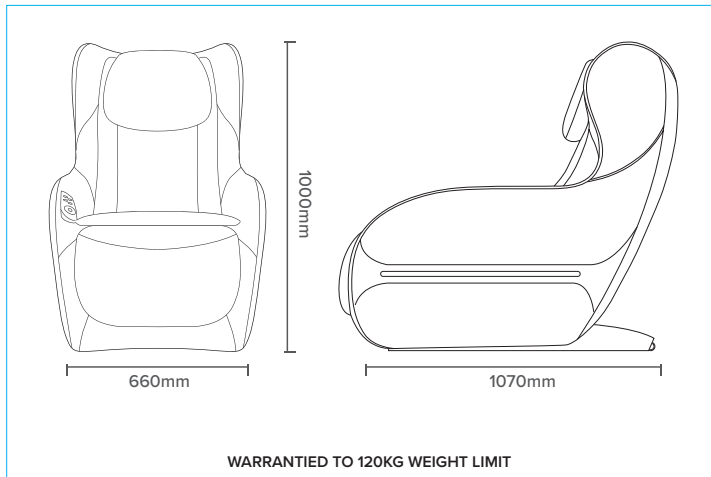

MEASUREMENTS

SALES COLLATERAL AVAILABLE

- POS PAGE
- SPECIFICATION / TRAINING SHEET
- QUICK START GUIDE & OPERATING INSTRUCTIONS

KEY FEATURES & BENEFITS

CONSTRUCTION	Powder coated iron frame and legs	The underlying frame is constructed from iron providing strength, stability and peace of mind with a 5 year structural warranty
UPHOLSTERY	Polyurethane Upholstery	Finished in sleek polyurethane upholstery the chair is textured, soft to touch and easy to keep clean
MASSAGE PROGRAMS	Three automatic massage programs plus manual controls	Three automatic massage programs plus optional manual controls mean the Reno can be set for any massage preference
AIRBAGS	12 Airbags	4 airbags at the hip/waist area and 8 airbags in the calf area inflate to apply pressure to help relieve and recover sore or tired muscles
MASSAGE RAIL LENGTH	116cm SL track massage rail	The SL shape fits ergonomically with the human body - allowing the rollers to perform realistic massage techniques along the back, glutes & hamstrings
BLUETOOTH SPEAKERS	Bluetooth audio speaker system	Kick back with your favourite tunes while you enjoy a relaxing massage
ROTATING LEGREST	Optional calf massaging airbags	The legrest can be rotated 180° to hide the calf massagers away - giving you the option to include or exclude calves to your preference
ARMREST CONTROLLER	Armrest embedded control panel	Control all essential functions quickly and easily within arms reach, with the armrest embedded control panel
USB CHARGER	USB charging on armrest controller	The included USB charging port allows the user to charge their mobile phone or game controller while enjoying a relaxing massage
LEGREST HEATING	Legrest heating	Heating element warms the calves to enhance the leg massage experience