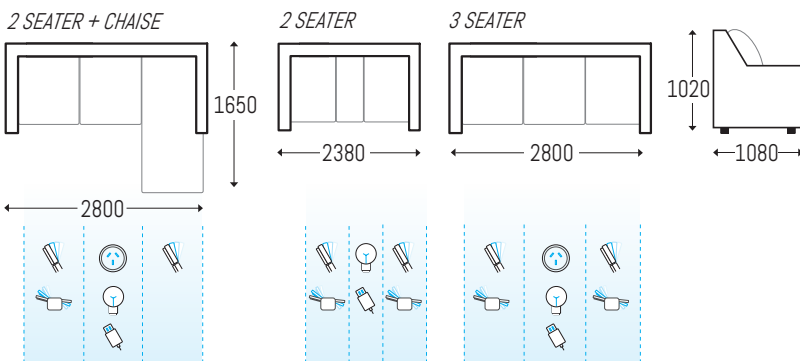

POWER HEADREST

POWER RECLINE

USB CHARGER

240V CHARGER

LIGHTING

OPTIONS AND MEASUREMENTS

2 Seater + Chaise	2800L X 1650D X 1020H
2 Seater	2380L X 1080D X 1020H
3 Seater	2800L X 1080D X 1020H

SCAN TO LEARN MORE ABOUT SMART COMFORT

WWW.SMARTCOMFORT.CO.NZ

LED lit Cup Holder and hidden arm storage

Charge Station with USB & 240V

Convenient LED Reading Lights

AVAILABLE IN CANTARA SUEDE FABRIC

GRANITE

PUTTY

FEATURES & BENEFITS

- Contemporary design with the latest Smart Comfort technology.
- Australian Registered Design.
- Power Headrest and Power Recline for ultimate comfort. The chaise side has a Power Headrest.
- The 2 Seater + Chaise middle seat has a drop down table with charge station and LED reading lights.
- The 2 Seater has a centre storage console with USB charger and LED reading lights.
- Generous full width seats with plenty of room to spread out.
- Covered in Cantara Suede which is a luxurious plush suede.
- LED lit cup holders with 7 colour options.
- Hold down the light button to change colour.
- Latitude Range.